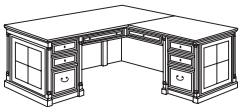

Right Executive "L"	Desks:	7845-57 (R)				518	95.2	$ 4060.00
Left Executive "L"	• Pull-out writing board / felt-lined box / box with dividers / file drawer • Knee-hole lock secures middle box and file drawer • Keyboard drawer with a keyboard tray	-570 Left Sgl Ped Desk	74	36	30	295	59.4	2435.00
		-579 Right Sgl Ped Return	54	24	30	223	35.8	1624.00
	Returns:	7845-58 (L)				518	95.2	$ 4060.00
	• Pull-out writing board • Felt-lined box drawer • CPU compartment with power manager, phone jack, CD drawers • Center drop-front, pull-out keyboard drawer	-580 Right Sgl Ped Desk	74	36	30	295	59.4	2435.00
		-589 Left Sgl Ped Return	54	24	30	223	35.8	1624.00